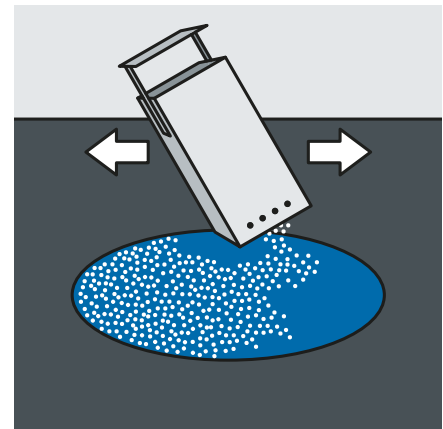

1

Equipment: Torch, broom, piece of chalk and drop-on material. Use a primer if necessary.

2

The area to be marked must be clean, completely dry and free of dust and oil. Draw the outline in chalk.

3

If it is cool and moist, pre-heat (thoroughly dry) the substrate. Apply primer and let it flash off.

4

Place SWARCO PREFORMED Playground on the marked area.

5

Use the torch to heat the entire surface of SWARCO PREFORMED Playground until it starts to bubble.

6

Apply the drop-on beads to SWARCO PREFORMED Playground.